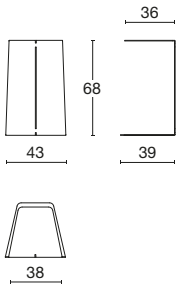

Table

Steel coffee table lacquered white or dark grey, ideal for office and contract applications. It also works as a lap-top table for informal working, or as a general multi-purpose top.

frame

white / dark grey lacquered steel